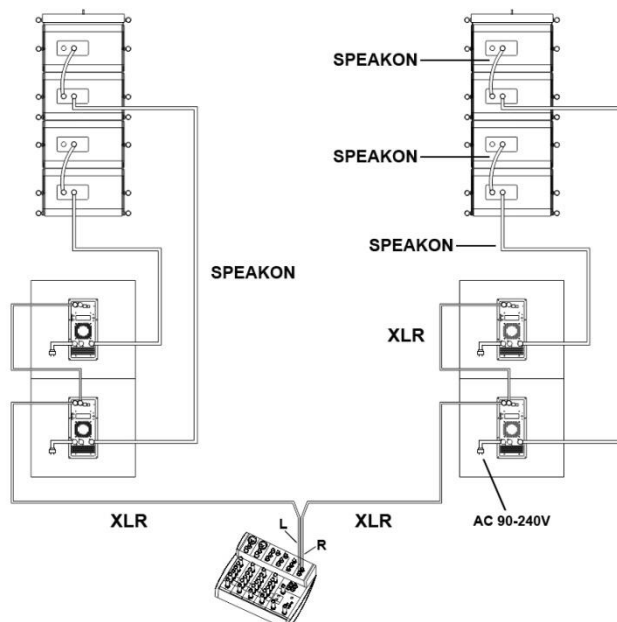

Mini sistema Line Array de 4400 W (RMS) ideal para pequeña PA, Sidefill y Frontfill. Cada subgrave IT-A 115 F incorpora un módulo de amplificación GT 1.2 V el cual permite amplificarse a sí mismo y hasta dos unidades pasivas IT 1M6 L.A. Permitiendo dividir el sistema en sistemas más pequeños ofreciendo la máxima flexibilidad según el tipo de evento. Su formato ultra compacto y gran rendimiento hacen de **ALTEA III Mini** el sistema más potente y práctico de su rango.

[EN] Composed by: 8 IT 1M6 L.A. + 4 IT-A 115 F + 4 GT 1.2 V (inserted into IT-A 115 F)

Mini Line Array system with 4400 W (RMS). Perfect for small PA, Sidefill and Frontfill, each subwoofer unit IT-A 115 F incorporates a GT 1.2 V amplifier module which allows to amplify itself and two passive units IT 1M6 L.A. It allows to divide the system into smaller systems offering the maximum flexibility depending on the type of event. Its ultra-compact size and high performance makes **ALTEA III Mini** the most powerful and versatile system of its range.

IT-A 115 F
600 W (RMS) (1 unit / 1 unit)

[ES] 1 canal 600 W para medios / agudos

[EN] 1 channel 600 W for MF / HF.

[ES] 1 canal de 600 W para graves.

[EN] 1 channel with 600 W for LF.

[ES] Incluye hardware y cableado completo. **OPCIONAL** F/Case o patín y funda de transporte.

[EN] It includes hardware and complete wiring. **OPTIONAL** F/Case or dolly board and covers for transport.

IT 1M6 L.A.

IT-A 115 F