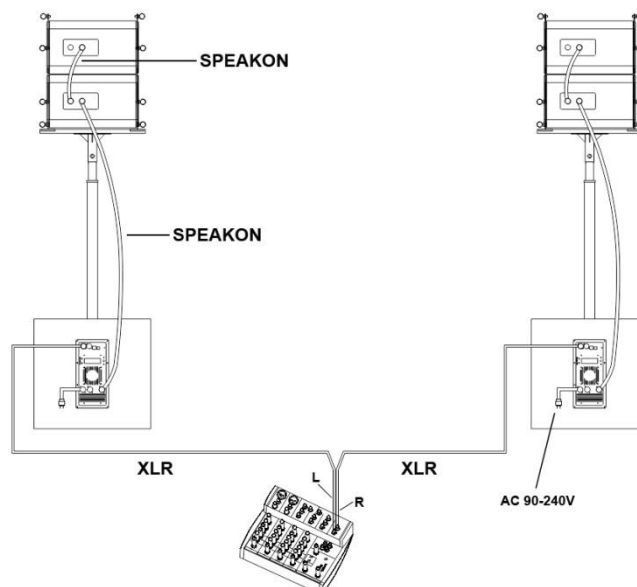

ALTEA I Mini (autoamplificado / self-powered)

[ES] Compuesto por: 4 IT 1M6 L.A. + 2 IT-A 115 F + 2 GT 1.2 V (insertado en IT-A 115 F)

Sistema multifunción de 2200 W (RMS) en modo stack (permite ser también utilizado como mini sistema Line Array). Ideal para pequeña PA, Sidefill y Frontfill. Su formato ultra compacto y gran rendimiento hacen de **ALTEA I Mini** el sistema más potente y práctico de su rango.

[EN] Composed by: 4 IT 1M6 L.A. + 2 IT-A 115 F + 2 GT 1.2 V (inserted into IT-A 115 F)

Multifunction system with 2200 W (RMS) in stack mode (it also allows to be used as mini Line Array system). Perfect for small PA, Sidefill and Frontfill. Its ultra-compact size and high performance makes **ALTEA I Mini** the most powerful and versatile system of its range.

[ES] 1 canal 600 W para medios / agudos

[EN] 1 channel 600 W for MF / HF.

[ES] 1 canal de 600 W para graves.

[EN] 1 channel with 600 W for LF.

[ES] Incluye hardware y cableado completo. **OPCIONAL** F/Case o patín y funda de transporte.

[EN] It includes hardware and complete wiring. **OPTIONAL** F/Case or dolly board and covers for transport.

IT 1M6 L.A.

IT-A 115 F