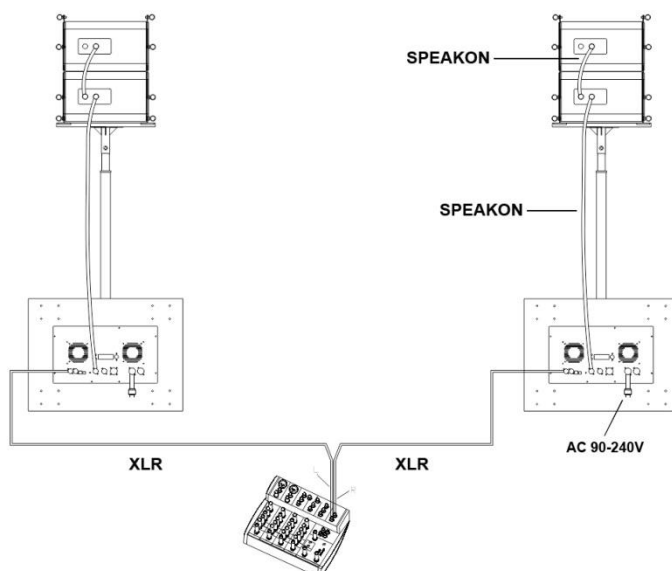

IT 1M6 L.A.

GTA 118 B SW